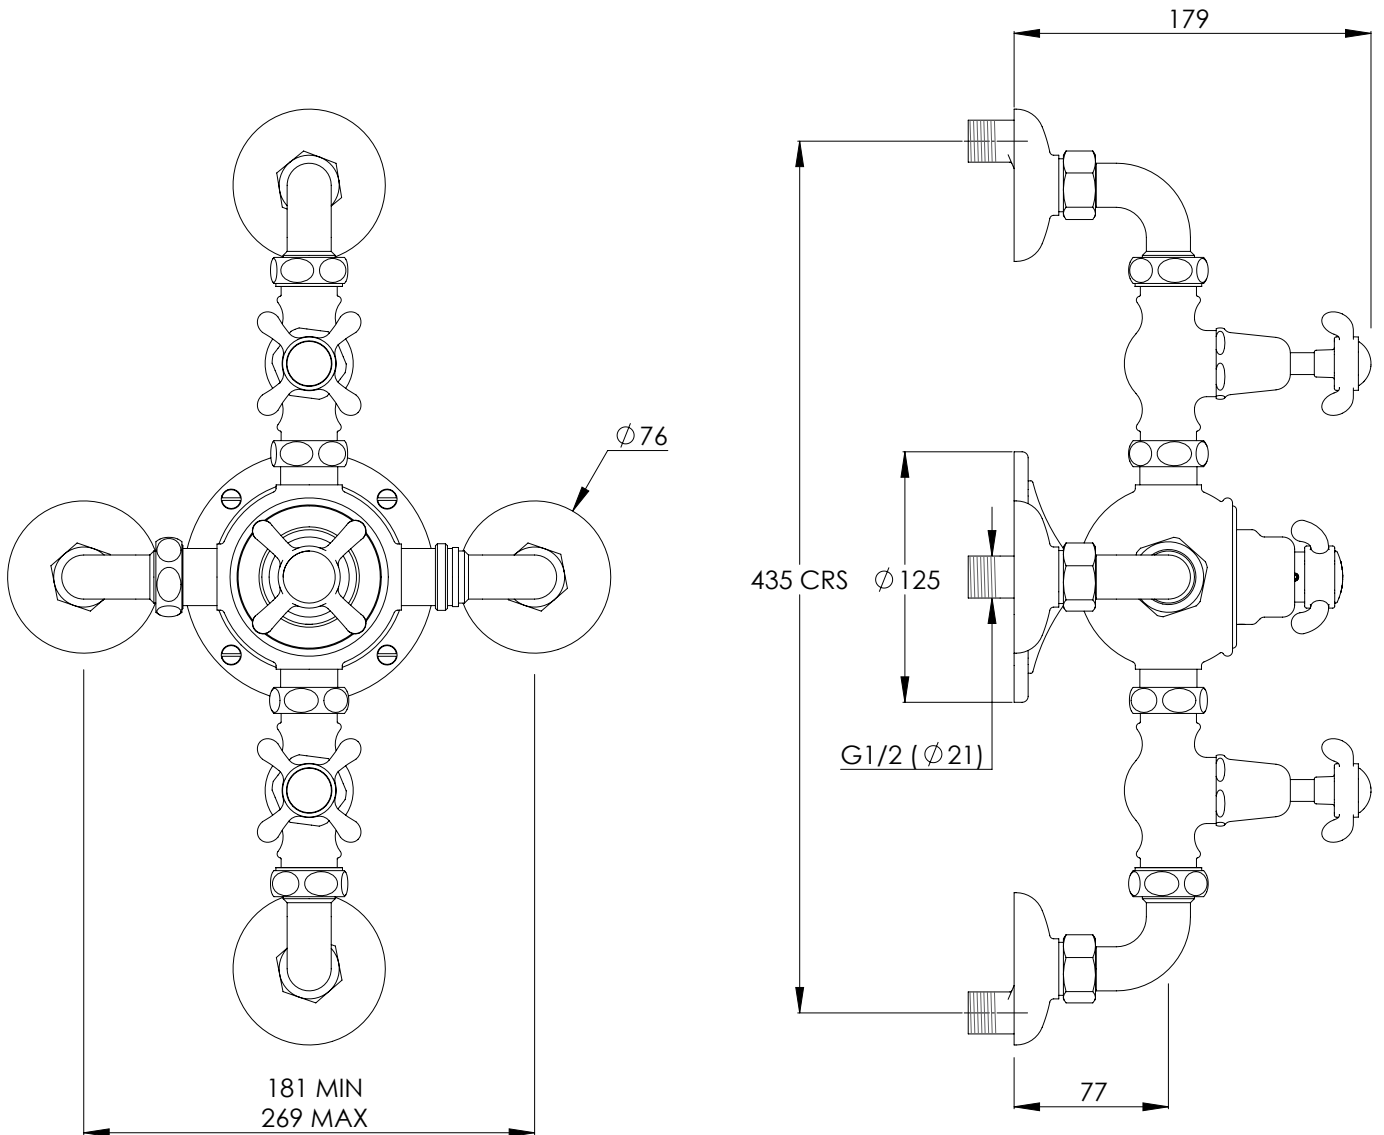

LEFROY BROOKS

IBROC HOUSE ESSEX ROAD
HODDESDON HERTS EN11 0QS UK
T: +44 (0)1992 708 316 F: +44 (0)1992 708 317

FRE8635

(EURO SPEC) LA CHAPELLE DUAL CONTROL
THERMOSTATIC VALVE WITH WALL RETURNS

DIMENSIONAL DATA SHEET

DATE: 02/11/2020

REVISION: A

COPYRIGHT © LBIP LTD. ALL RIGHTS RESERVED

DIMENSIONS IN MILLIMETRES

WHILST EVERY EFFORT IS MADE TO ENSURE THE ACCURACY OF THESE DATA SHEETS THEY ARE SUBJECT TO CHANGE WITHOUT NOTICE AS PART OF THE COMPANY'S PRODUCT DEVELOPMENT PROCESS